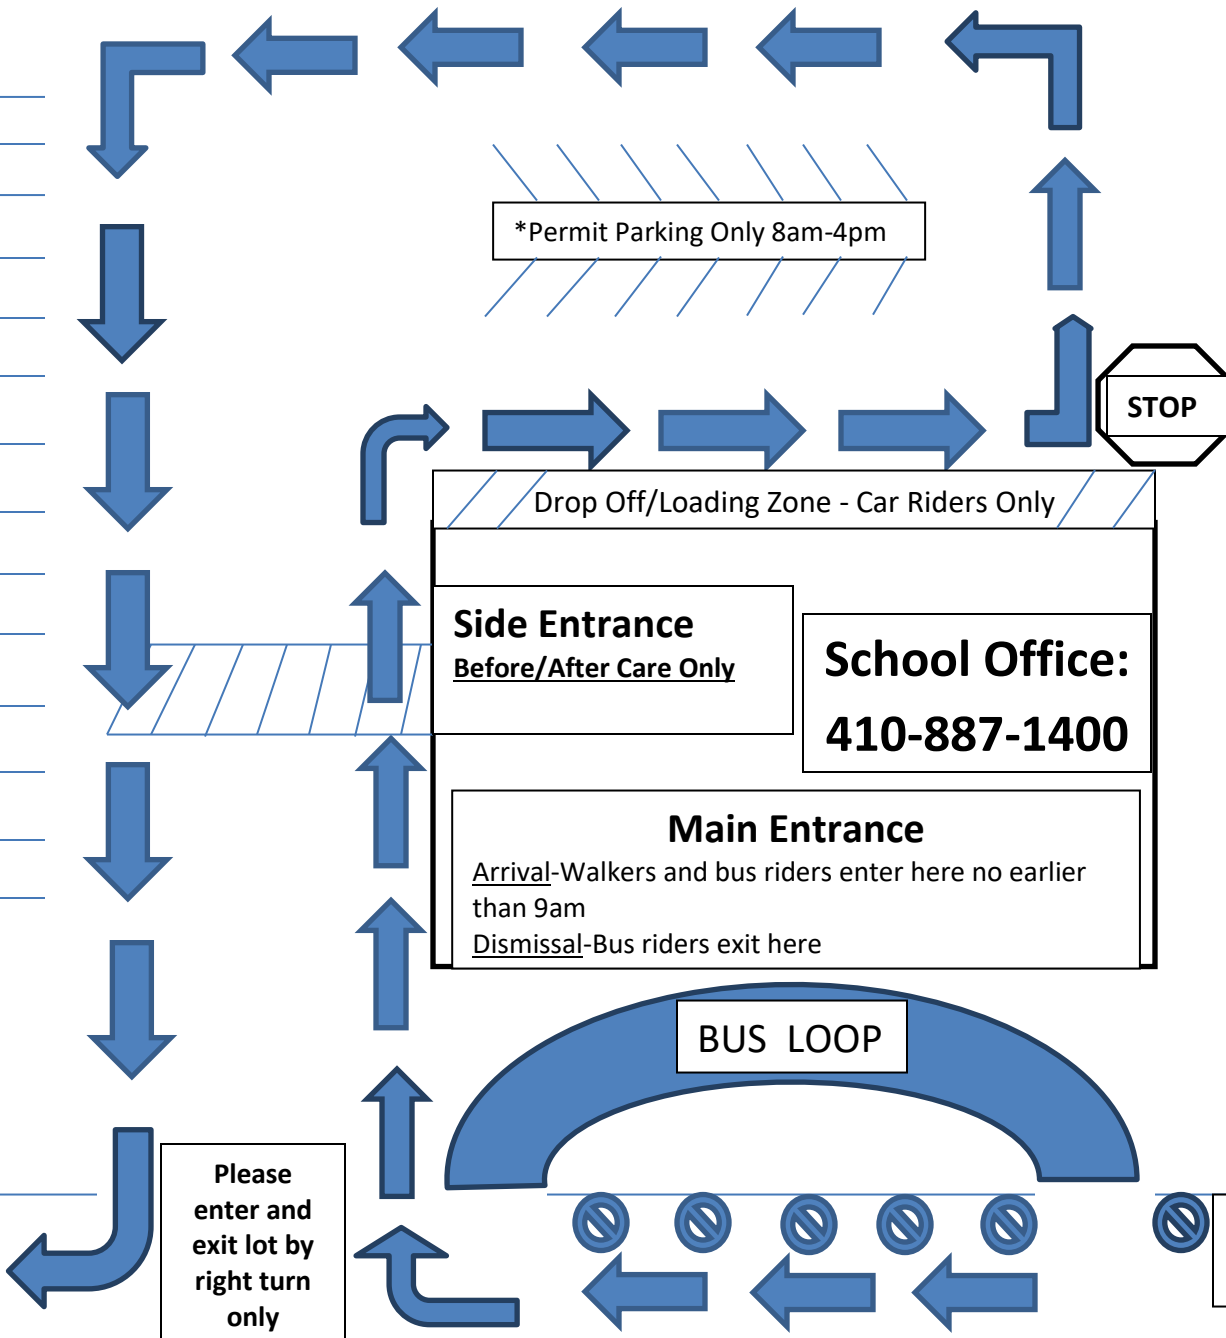

Arbutus Elementary Arrival and Dismissal Procedures

P
e
r
m
i
t

P
a
r
k
i
n
g

O
n
l
y

Let's work together to make car line safe and efficient!

Arrival: 9-9:15am/Dismissal: 3:50-4:05pm

Please remain in your car and put your car in park while in the drop off/loading zone.

Students should exit/enter cars on the passenger side whenever possible.

Staff will escort students to and from the cars.

Please display your AES car tag during dismissal with the last name facing out.

Breezeway Doors-
Used during dismissal only-
Walkers exit here

No parking between 8-9am and 3-4pm
Please do not block the bus loop

Sulphur Spring Road